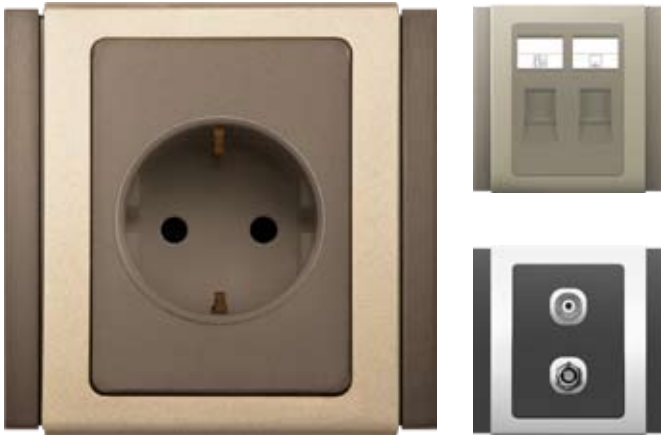

BOSS[®]

#1 COMPREHENSIVE ELECTRICAL RANGE

B3000LUMIO

SWITCH WITH LED INDICATOR

Features

Large and Horizontal dolly for easy operation.
Built-in Blue LED or fluorescence as an orientating indicator.
Cross-type structural support to provide extra rigidity to flush plate.

White (WW) or
Grey Silver colour (GS)

Cross-type Structural

International power outlet

is ideal for hotels that are seeking for convenience and practicality. Our power outlet is compatible in numerous countries.

Type A Type B Type C Type D Type E Type F

Type G Type I Type K Type L Type N

Multimedia Outlet

B3000 LUMIO Multimedia outlets will complement and enhance busy social hub in homes, workplaces and hotels alike. Our multimedia outlet offers HDMI, USB Charger and USBData Connection outlet.

Fiber Optic outlet

Now we have added Fiber Optic outlet to B3000 series, available in simplex & duplex outlets, APC or UPC outlet. Please see detailed information inside.

COLOURS CHOICE

BASIC

METALLIC

MATTE