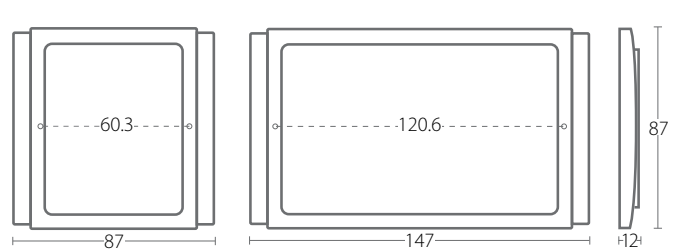

Pad Printing
 Suitable for 2 colours logo or text.

Printing
 Photo quality, weather & fade resistant, and eco-friendly.

DIMENSION (mm)

ORDER NO.	DESCRIPTION
SWITCHES - Blue LED Indicator, 10A	
B3031H1 EB	1 gang 1 way switch
B3031H2 EB	1 gang 2 way switch
B3032H1 EB	2 gang 1 way switch
B3032H2 EB	2 gang 2 way switch
B3033H1 EB	3 gang 1 way switch
B3033H2 EB	3 gang 2 way switch
B3034H1 EB	4 gang 1 way switch
B3034H2 EB	4 gang 2 way switch
B3031HIA EB	Intermediate switch