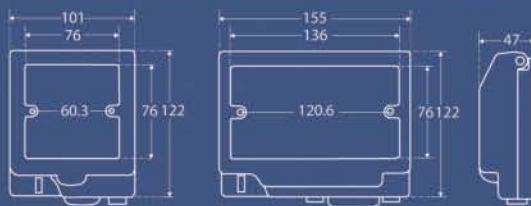

B2266
1 Gang
opaque cover
(black)

IP 66

BT223TR Twin gang transparent cover
BT223 Twin gang opaque cover (white)

IP 56

B223TR
1 Gang
transparent cover

B223
1 Gang
opaque cover (white)

IP 56

Dimension (mm) - IP66

Dimension (mm) - IP56

SPLASH COVER

IP66

IP56

BP16
16A 250V Plug Top

BP13
13A 250V 3 Pin Top

BPT16
10A 250V 3 way socket
with grounded plug

BA413/16S
16A 250V Universal
Adapter Schuko Plug

PLUG

INBOW OUTBOW

- 1. B157C 20 Ø : 20
- 2. B157C 25 Ø : 25

INBOW

Cat. No.	Material		W	H	D
	Plastik	Metal			
Flush mounting box					
BT157D		●	135	72	47
BT157		●	135	72	37
B157		●	72	72	37
B157P	●		72	72	40
B8157P*	●		70	70	39
B4157P**	●		70	70	39
Dry wall mounting box					
BT157G	●		143	84	36
B157G	●		84	84	36