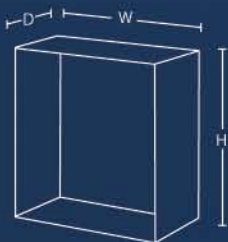

B2266
1 Gang
opaque cover
(black)

IP 66

BT223TR Twin gang transparent cover
BT223 Twin gang opaque cover (white)

IP 56

B223TR
1 Gang
transparent cover

B223
1 Gang
opaque cover (white)

IP 56

Dimension (mm) - IP66

Dimension (mm) - IP56

SPLASH COVER

IP66

IP56

BP16
16A 250V Plug Top

BP13
13A 250V 3 Pin Top

BPT16
10A 250V 3 way socket
with grounded plug

BA413/16S
16A 250V Universal
Adapter Schuko Plug

PLUG

INBOW OUTBOW

- 1. B157C 20 Ø : 20
- 2. B157C 25 Ø : 25

INBOW

Cat. No.	Material		W	H	D
	Plastik	Metal			
Flush mounting box					
BT157D		●	135	72	47
BT157		●	135	72	37
B157		●	72	72	37
B157P	●		72	72	40
B8157P*	●		70	70	39
B4157P**	●		70	70	39
Dry wall mounting box					
BT157G	●		143	84	36
B157G	●		84	84	36