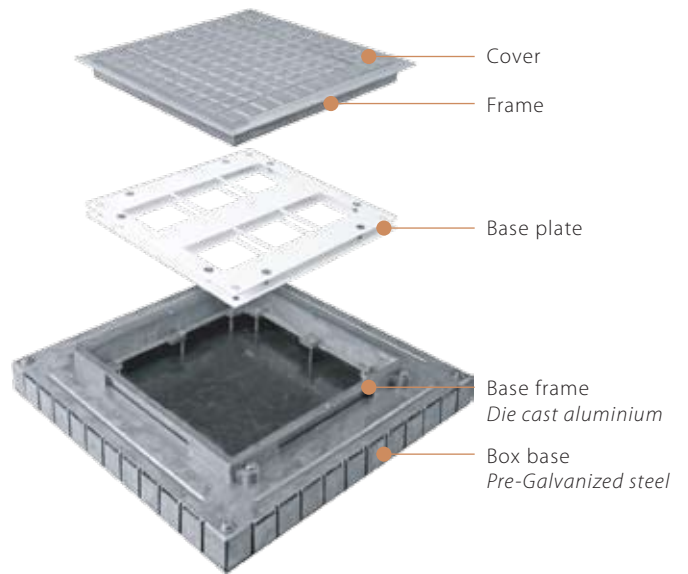

# SERVICE OUTLET BOX

3 mm cover thickness

Max 6 modules for BS type

Non-Carpeted flooring.

Carpeted flooring.

Box base

### Available modules

Universal socket

BS Socket

BS socket w/ switch

BS socket w/ switch & neon

Schuko socket

USB Charge 2.5A

USB Charge 2x 2.5A

Blank Plate

Telephone outlet

Telp. + Data outlet