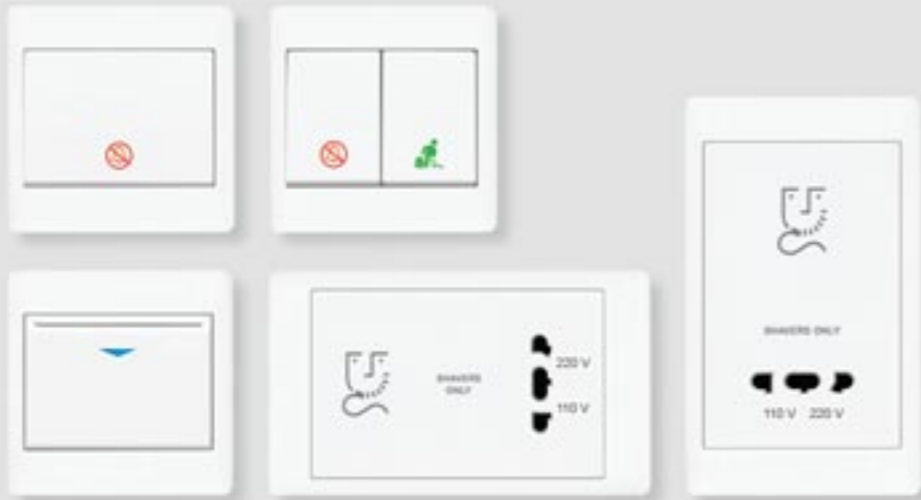

Version	Cat. No.
"DND" with Bell Press	B2031LBPD
"DND & MUR" with Bell Press	B2031LBPDM
"DND" with Bell Press, white	B2031LBPWED
"DND & MUR" with Bell Press, white	B2031LBPWEDM