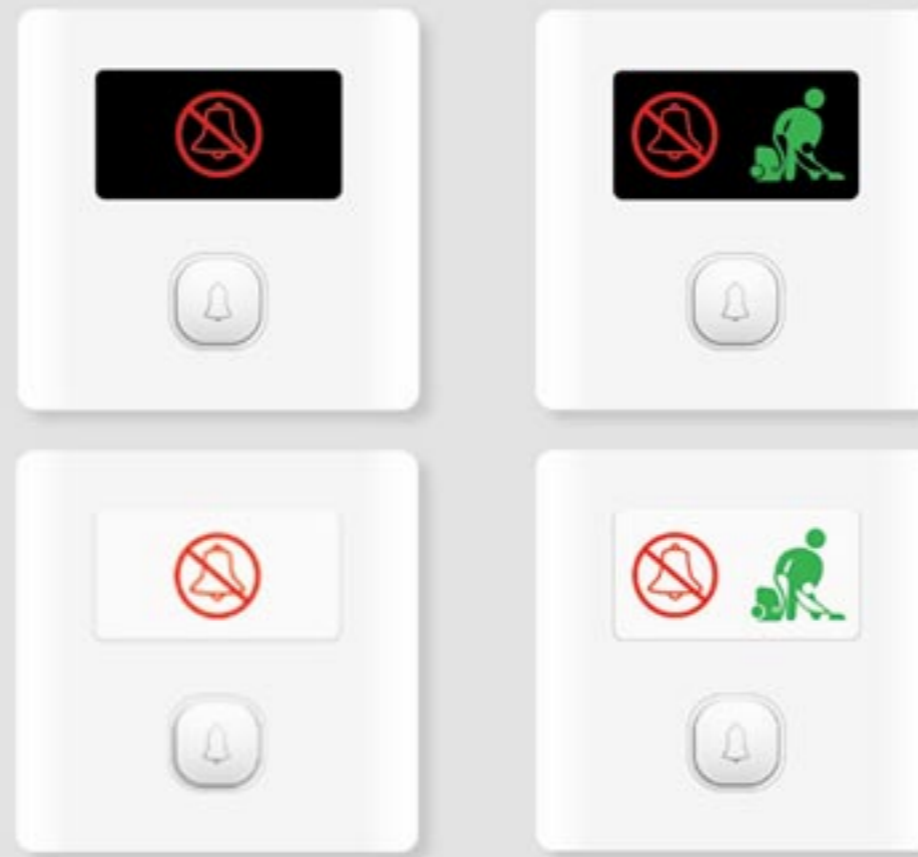

BΩSS®

#1 Comprehensive
ELECTRICAL
range

In hotel accessories BΩSS deliver selections of switches & sockets made for hotel's specific purpose. BΩSS Hotel Accessories will definitely improve your hotel services quality and customer satisfaction.

Hotel Solutions

Switches and Sockets

B20 MINIMA

B1000 PURO

CORRIDOR

Message Indicator
 Bell Press w/ "DND" symbol
 Bell Press w/ "DND" and "MUR" symbol

| Version | Cat. No. |
|------------------------------------|-----------|
| "DND" with Bell Press | B21BPD |
| "DND & MUR" with Bell Press | B21BPDM |
| "DND" with Bell Press, white | B21BPWED |
| "DND & MUR" with Bell Press, white | B21BPWEDM |

INSIDE ROOM

Control Unit Switch
 Key Tag
 110 / 220V Shaver Unit.

| Version | Cat. No. |
|-----------------------------------------|---------------|
| 1 Gang 2 Way Switch w/ "DND" Logo | B21/2/3A LGD |
| 2 Gang 2 Way Switch w/ "DND & MUR" Logo | B22/2/3A LGDM |
| Key Card Hotel | B21EKT |
| Key Card Hotel RFID | B21RFKT |
| Shaver | BT20727 |
| Shaver Horizontal | BT20727H |