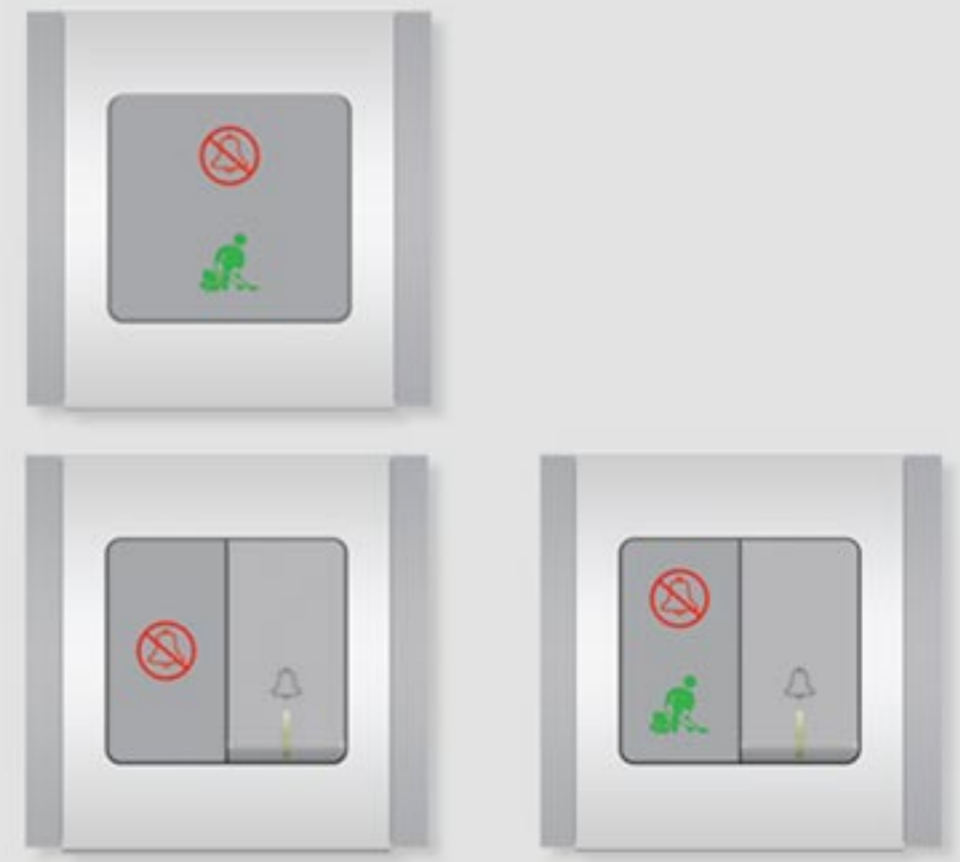

B3000 LUMIO

Version	Cat. No.
Illuminated "DND" and "MUR" Symbol	B3030VDM GS
"DND" with Bell Press	B3031VBPD GS
"DND & MUR" with Bell Press	B3031VBPDM GS