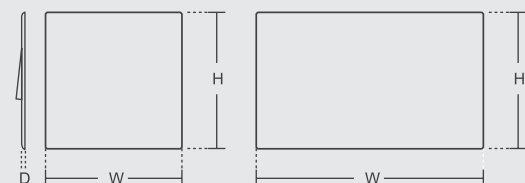

B6000GLANZ

ULTRA THIN LUXURY

QUALITY & PERFECTION

- Made from high quality stainless steel with hairline finish and high gloss surface.
- Cover designed to hide the screw.
- 3 mm thickness.

ORDER NO.	DESCRIPTION
SWITCHES - 10AX	
B6031/2/3A SS	1 gang 2 way switch
B6032/2/3A SS	2 gang 2 way switch
B6033/2/3A SS	3 gang 2 way switch
POWER OUTLETS	
B6426/16S SS	16A schuko socket outlet
B6015N SS	13A BS socket outlet w/ switch and neon indicator
BT6025N SS	13A BS twin socket outlet w/ switch neon indicator
TV OUTLETS	
B6031TV SS	1 gang TV co-axial outlet
B6031TVF SS	1 gang TV F-type outlet

DIMENSION (mm)

Description	W	H	D	Mounting Centre
1 gang	86	86	3	60
Twin gang	145	86	3	120

ORDER NO.	DESCRIPTION
SWITCHES - 10AX	
B6031/2/3A HG	1 gang 2 way switch
B6032/2/3A HG	2 gang 2 way switch
B6033/2/3A HG	3 gang 2 way switch