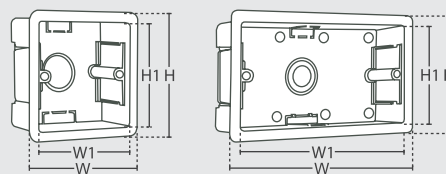

FLUSH MOUNTING BOX - for dry wall