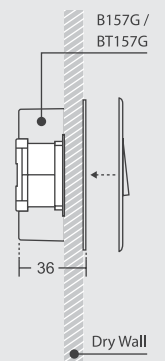

DIMENSION (mm)

Description	W	H	D	Mounting Centre
1 gang	86	86	3	60
Twin gang	145	86	3	120

ORDER NO.	DESCRIPTION
SWITCHES - 10AX	
B6031/2/3A HG	1 gang 2 way switch
B6032/2/3A HG	2 gang 2 way switch
B6033/2/3A HG	3 gang 2 way switch

ORDER NO.	DESCRIPTION
DATA & TELEPHONE OUTLETS	
B6031TO HG	1 gang telephone outlet
B6031CAT5 HG	1 gang data Cat 5e outlet
B6031CAT6 HG	1 gang data Cat 6 outlet
B6032TO HG	2 gang telephone outlet
B6032CAT5 HG	2 gang data Cat 5e outlet
B6032CAT6 HG	2 gang data Cat 6 outlet
B6032TO/CAT5 HG	Tel. + data Cat 5e outlet
B6032TO/CAT6 HG	Tel. + data Cat 6 outlet

FLUSH MOUNTING BOX

B157	BT157	B157P		
Description	Cat. Num.	W	H	D
Metal - 1 gang	B157	72	72	37
Metal - Twin gang	BT157	135	72	37
Plastic - 1 gang	B157P	72	72	40

FLUSH MOUNTING BOX - for dry wall

B157G	BT157G					
Description	Cat. Num.	W	W1	H	H1	D
Plastic - 1 gang	B157G	84	74	84	74	36
Plastic - Twin gang	BT157G	143	134	84	77	36