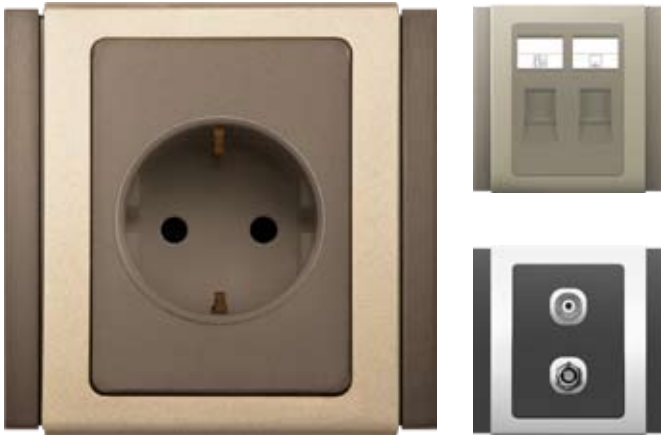

COLOURS CHOICE

BASIC

METALLIC

MATTE

* Minimum Quantity may apply.
Custom colour are available upon request.
** The colours shown above are simulated colour.
The actual colour may differ, please contact us
for sample and availability.

Laser Marking

High precision, very small text or graphics will appear legible, permanent, resistant to abrasion, heat, and acids.

The graphic or text colour marking with laser will be in black to grey, depends on the product material.

Pad Printing
Suitable for 2 colours logo or text.

Printing
Photo quality, weather & fade resistant, and eco-friendly.

DIMENSION (mm)