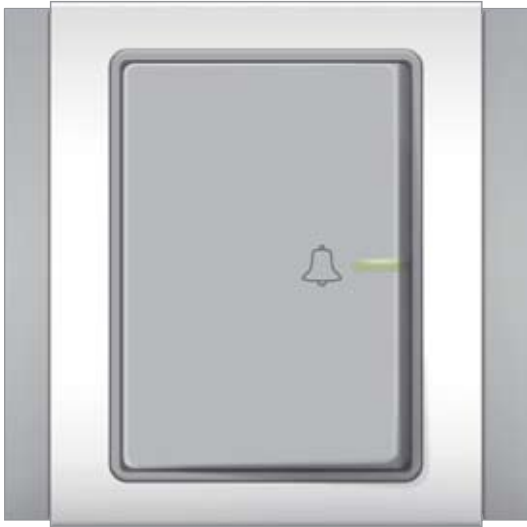

BOSS[®]

#1 COMPREHENSIVE ELECTRICAL RANGE

B3000LUMIO

SWITCH WITH LED INDICATOR

Features

Large and Horizontal dolly for easy operation.
Built-in Blue LED or fluorescence as an orientating indicator.
Cross-type structural support to provide extra rigidity to flush plate.

White (WW) or
Grey Silver colour (GS)

Cross-type Structural

International power outlet

is ideal for hotels that are seeking for convenience and practicality. Our power outlet is compatible in numerous countries.