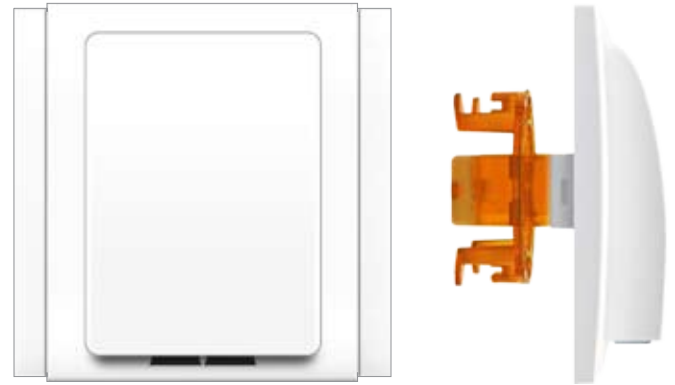

B3000 LUMIO Multimedia outlets will complement and enhance busy social hub in homes, workplaces and hotels alike. Our multimedia outlet offers HDMI, USB Charger and USB Data Connection outlet.

ORDER NO.	DESCRIPTION
USB CONNECTION OUTLETS	
B3031U	1 gang USB connection

B3032U	2 gang USB connection

ORDER NO.	DESCRIPTION
USB CHARGER OUTLETS	
B3031UC	USB charger 1A
B3031UC25	USB charger 2,5A

B3032UC	2 gang USB charger 1A

B3032UC25	2 gang USB charger 2,5A

ORDER NO.	DESCRIPTION
USB COMBINATION OUTLETS	
B3032UCU	USB charger 1A + USB connection

B3032UC25U	USB charger 2.5 A + USB connection

ORDER NO.	DESCRIPTION
BLANK PLATES	
B3031X	1 gang blank plate
BT3031/2X	Twin gang blank plate

First developed in the 1970s, fiber-optics have revolutionized the telecommunications industry and have played a major role in the advent of the Information Age.

Due to much lower attenuation and interference and much higher data rates, optical fiber has large advantages over existing copper wire in long-distance, high-demand applications.