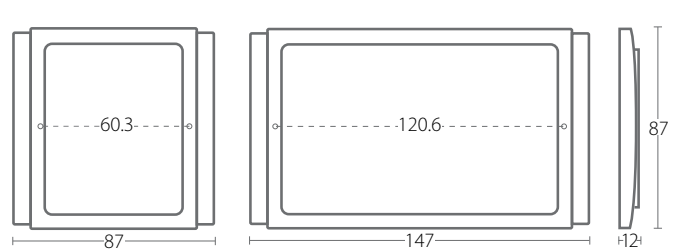

Pad Printing
 Suitable for 2 colours logo or text.

Printing
 Photo quality, weather & fade resistant, and eco-friendly.

DIMENSION (mm)

ORDER NO.	DESCRIPTION
SWITCHES - Blue LED Indicator, 10A	
B3031H1 EB	1 gang 1 way switch
B3031H2 EB	1 gang 2 way switch
B3032H1 EB	2 gang 1 way switch
B3032H2 EB	2 gang 2 way switch
B3033H1 EB	3 gang 1 way switch
B3033H2 EB	3 gang 2 way switch
B3034H1 EB	4 gang 1 way switch
B3034H2 EB	4 gang 2 way switch
B3031H1A EB	Intermediate switch