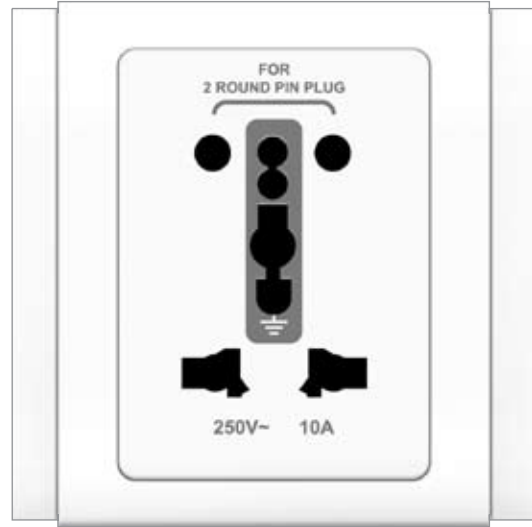

International power outlet

is ideal for hotels that are seeking for convenience and practicality. Our power outlet is compatible in numerous countries.