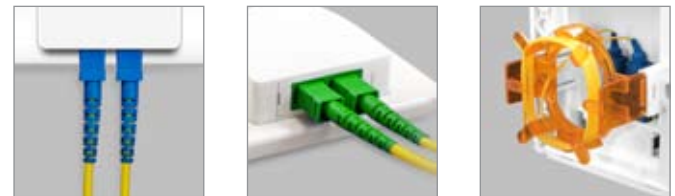

Simplex / Duplex

APC or UPC outlet

Cables organizer

ORDER NO.	DESCRIPTION
FIBER OPTIC OUTLETS	
B3031FOSA	Simplex APC outlet
B3031FOSU	Simplex UPC outlet
B3031FODA	Duplex APC outlet
B3031FODU	Duplex UPC outlet

Order guide example : Order No. + **colour code**
Grey Silver : B3031U **GS**
White : B3031U **WW**