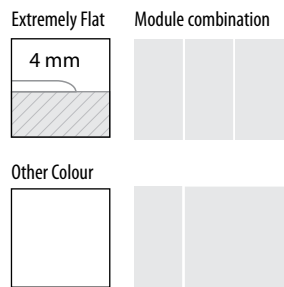

Service Outlet Box

BS

TYPE	W	H	D	W2	H2	D2
BS	300	300	80	217	217	50

BASIC Series

BFO

CENTRE OPEN Series

BFOC

WIDE Series