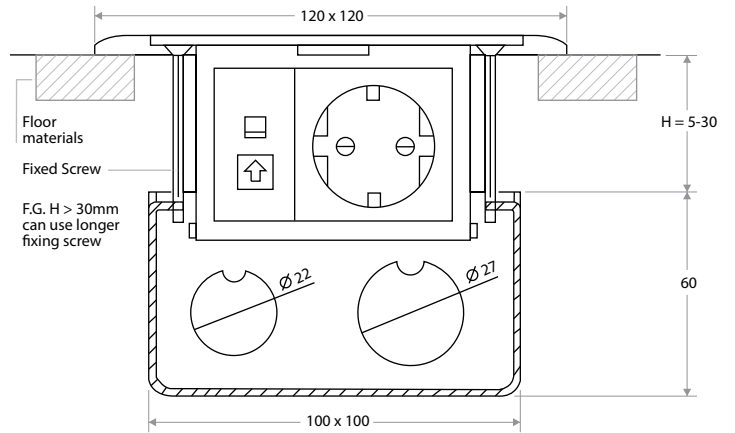

Service Outlet Box

BS

TYPE	W	H	D	W2	H2	D2
BS	300	300	80	217	217	50

BASIC Series

BFO

CENTRE OPEN Series

BFOC

WIDE Series