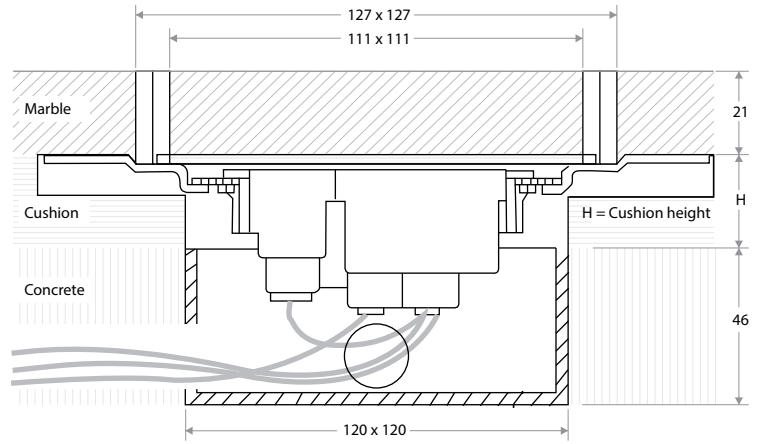

ROUND Series

BFOR