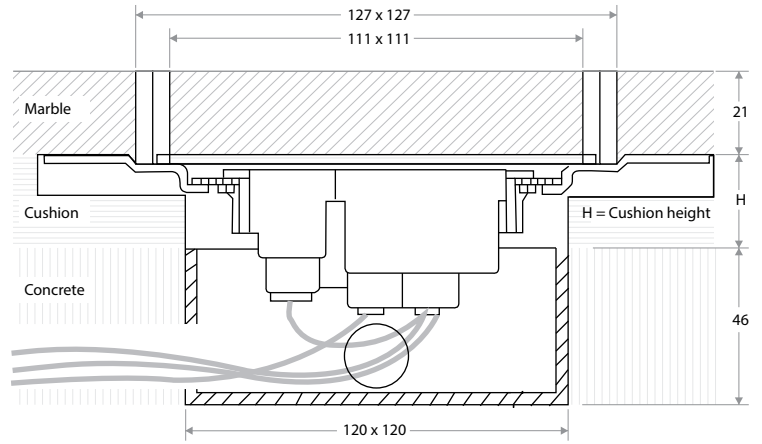

ROUND Series

BFOR