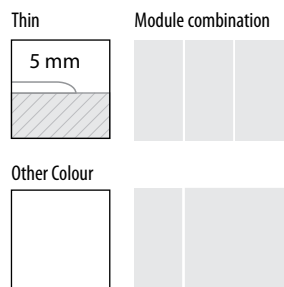

WIDE Series

BFOW