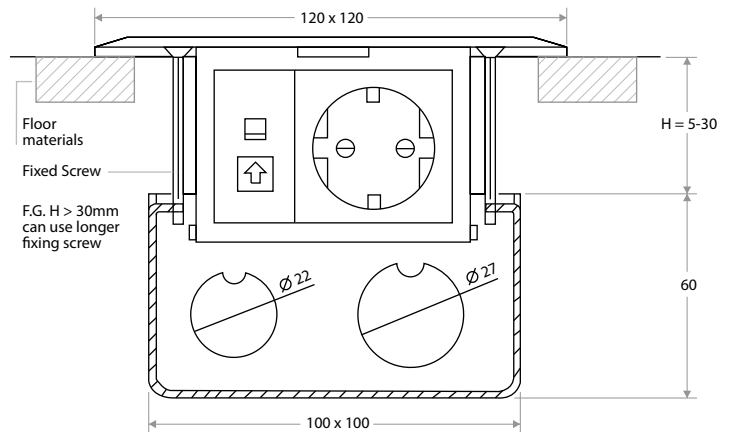

WIDE Series

BFOW