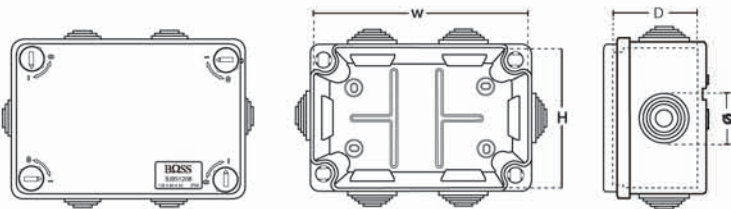

## WITH CABLE SLEEVE

**BJBS0808**

**BJBS1010**

**BJBS1208**

**BJBS3022**

### WITHOUT CABLE SLEEVE

Cat. No.	W	H	D	IP
BJB1208	120	80	50	56
BJB1010	100	100	50	56

### WITH CABLE SLEEVE

Cat. No.	W	H	D	Ø	IP
BJBS0808	80	80	40	27	44
BJBS1010	100	100	50	27	56
BJBS1208	120	80	50	27	56
BJBS3022	300	220	120	56	56