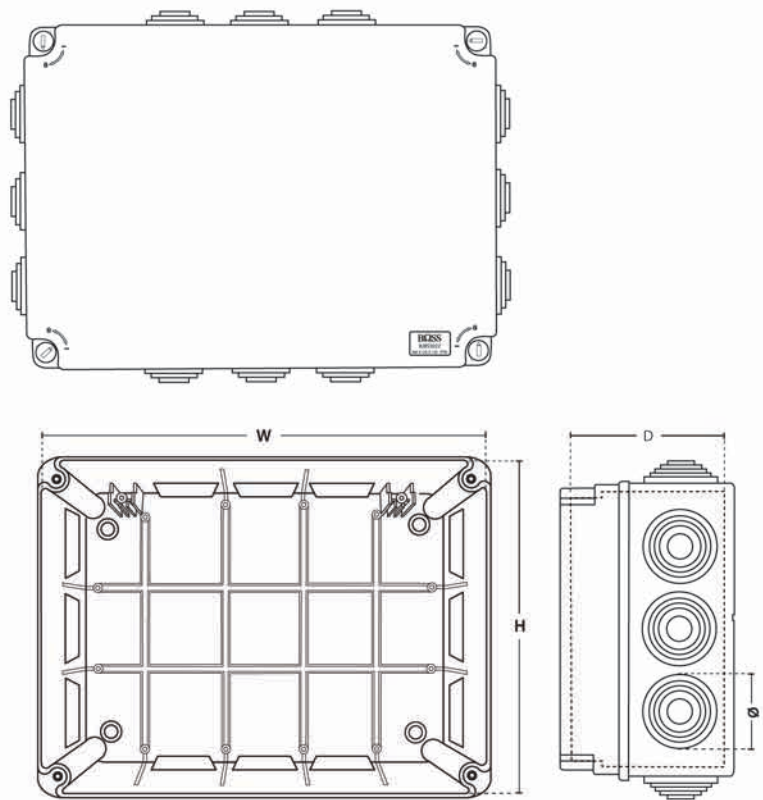

## WITH CABLE SLEEVE

**BJBS0808**

**BJBS1010**

**BJBS1208**

**BJBS3022**

### WITHOUT CABLE SLEEVE

Cat. No.	W	H	D	IP
BJB1208	120	80	50	56
BJB1010	100	100	50	56

### WITH CABLE SLEEVE

Cat. No.	W	H	D	Ø	IP
BJBS0808	80	80	40	27	44
BJBS1010	100	100	50	27	56
BJBS1208	120	80	50	27	56
BJBS3022	300	220	120	56	56