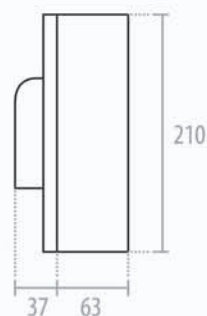

4 module

8 module

12 module

DIMENSION (in mm)

Surface Mounting

Flush Mounting

PROTINUS

PLASTIC ENCLOSURE BOX

THE THINNEST FLUSH MOUNTING

Opaque white colour w/ opaque or colour transparent door

Full din rail c/w Neutral and Earth Bars

Module available from 4,8 and 12

Easy installing and wiring

Reversible door 180°

12 module

DIMENSION (in mm)