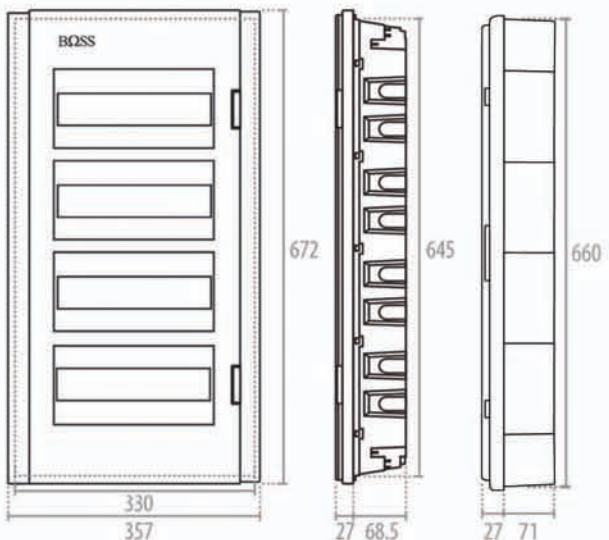

Module available from 24, 36 and 48

Easy installing and wiring

Reversible door 180°

24 module

12 module

36 module

48 module

ORDERING GUIDE

DIMENSION (in mm)

VIRES

PLASTIC ENCLOSURE BOX

Opaque white colour w/ opaque or colour transparent door

Full din rail c/w Neutral and Earth Bars

Module available from 4,8 and 12

Easy installing and wiring

ORDERING GUIDE

12 module

DIMENSION (in mm)