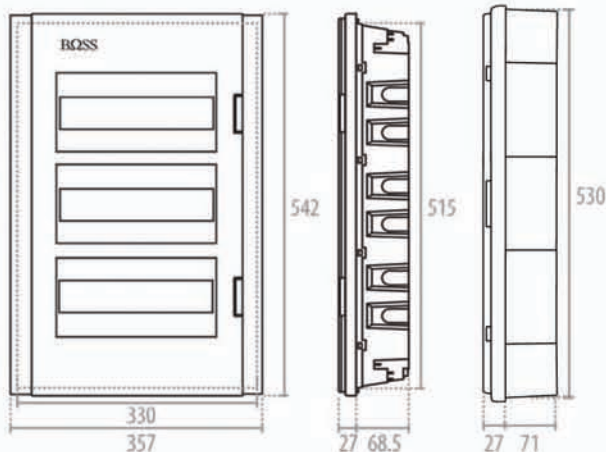

Module available from 24, 36 and 48

Easy installing and wiring

Reversible door 180°

24 module

12 module

36 module

48 module

ORDERING GUIDE

DIMENSION (in mm)

VIRES

PLASTIC ENCLOSURE BOX

Opaque white colour w/ opaque or colour transparent door

Full din rail c/w Neutral and Earth Bars

Module available from 4,8 and 12

Easy installing and wiring

ORDERING GUIDE

12 module

DIMENSION (in mm)