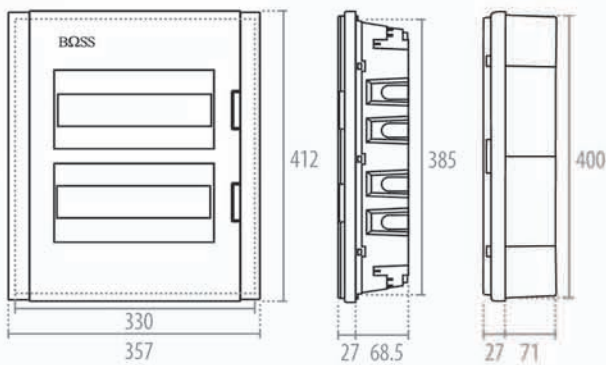

Module available from 24, 36 and 48

Easy installing and wiring

Reversible door 180°

24 module

12 module

36 module

48 module

ORDERING GUIDE

DIMENSION (in mm)

VIRES

PLASTIC ENCLOSURE BOX

Opaque white colour w/ opaque or colour transparent door

Full din rail c/w Neutral and Earth Bars

Module available from 4,8 and 12

Easy installing and wiring

ORDERING GUIDE

4 module

8 module

12 module

DIMENSION (in mm)

Surface Mounting

Flush Mounting

PROTINUS

PLASTIC ENCLOSURE BOX

12 module

DIMENSION (in mm)