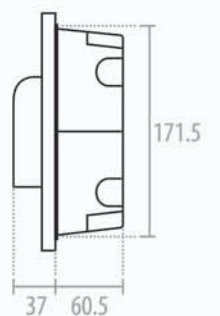

DIMENSION (in mm)

VIRES

PLASTIC ENCLOSURE BOX

Opaque white colour w/ opaque or colour transparent door

Full din rail c/w Neutral and Earth Bars

Module available from 4,8 and 12

Easy installing and wiring

ORDERING GUIDE

4 module

8 module

12 module

DIMENSION (in mm)

Surface Mounting

Flush Mounting

PROTINUS

PLASTIC ENCLOSURE BOX

THE THINNEST FLUSH MOUNTING

Opaque white colour w/ opaque or colour transparent door

Full din rail c/w Neutral and Earth Bars

Module available from 4,8 and 12

Easy installing and wiring

Reversible door 180°

12 module

DIMENSION (in mm)