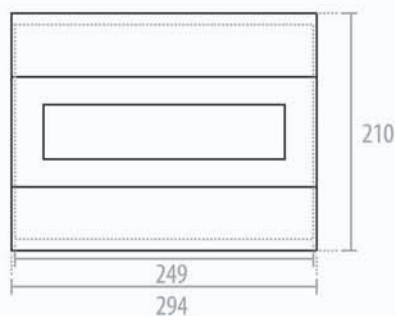

4 module

8 module

12 module

DIMENSION (in mm)

Surface Mounting

Flush Mounting

PROTINUS

PLASTIC ENCLOSURE BOX

12 module

DIMENSION (in mm)