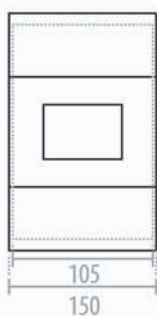

4 module

8 module

12 module

DIMENSION (in mm)

Surface Mounting

Flush Mounting

PROTINUS

PLASTIC ENCLOSURE BOX

12 module

DIMENSION (in mm)