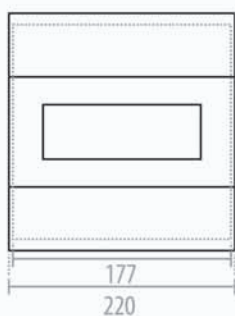

4 module

8 module

12 module

DIMENSION (in mm)

Surface Mounting

Flush Mounting

PROTINUS

PLASTIC ENCLOSURE BOX

12 module

DIMENSION (in mm)