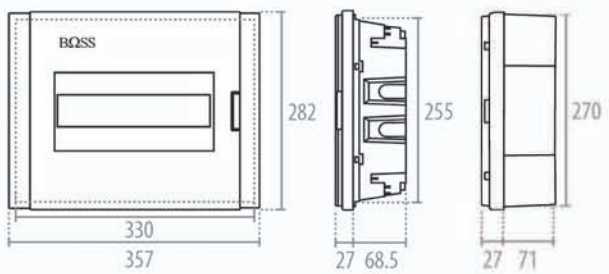

Module available from 24, 36 and 48

Easy installing and wiring

Reversible door 180°

24 module

12 module

36 module

48 module

ORDERING GUIDE

DIMENSION (in mm)

VIRES

PLASTIC ENCLOSURE BOX

Opaque white colour w/ opaque or colour transparent door

Full din rail c/w Neutral and Earth Bars

Module available from 4,8 and 12

Easy installing and wiring

ORDERING GUIDE

12 module

DIMENSION (in mm)