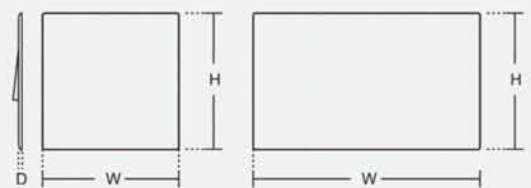

DIMENSION (mm)

Description	W	H	D	Mounting Centre
1 gang	86	86	3	60
Twin gang	145	86	3	120

B6000GLANZ

ULTRA THIN LUXURY

9

10

11

No.	Catalogue Num.	Description
1	B6031/2/3A	10AX 1 gang 2 way switch
2	B6032/2/3A	10AX 2 gang 2 way switch
3	B6033/2/3A	10AX 3 gang 2 way switch
4	B6426/16S	16A 250V schuko socket
5	B6015N	13A 250V BS switched socket
6	BT6025N	13A 250V twin BS switched socket
7	B6031TV	1 gang co-axial TV outlet
8	B6031TVF	1 gang F-type TV outlet
9	B6031TO	1 gang RJ11 Cat3 4 contact telephone outlet
9	B6031CAT5	1 gang RJ45 Cat5e data outlet
9	B6031CAT6	1 gang RJ45 Cat6 data outlet
10	B6032TO	2 gang RJ11 Cat3 4 contact telephone outlet
10	B6032CAT5	2 gang RJ45 Cat5e data outlet
10	B6032CAT6	2 gang RJ45 Cat6 data outlet
10	B6032TO/CAT5	2 gang : RJ11 Cat3 4 contact telp. outlet + RJ45 Cat5e data outlet
10	B6032TO/CAT6	2 gang : RJ11 Cat3 4 contact telp. outlet + RJ45 Cat6 data outlet
11	B6031V400	400W dimmer