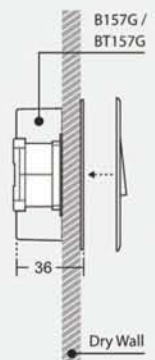

DIMENSION (mm)

Description	W	H	D	Mounting Centre
1 gang	86	86	3	60
Twin gang	145	86	3	120

B6000GLANZ

ULTRA THIN LUXURY

9

10

11

No.	Catalogue Num.	Description
1	B6031/2/3A	10AX 1 gang 2 way switch
2	B6032/2/3A	10AX 2 gang 2 way switch
3	B6033/2/3A	10AX 3 gang 2 way switch
4	B6426/16S	16A 250V schuko socket
5	B6015N	13A 250V BS switched socket
6	BT6025N	13A 250V twin BS switched socket
7	B6031TV	1 gang co-axial TV outlet
8	B6031TVF	1 gang F-type TV outlet
9	B6031TO	1 gang RJ11 Cat3 4 contact telephone outlet
9	B6031CAT5	1 gang RJ45 Cat5e data outlet
9	B6031CAT6	1 gang RJ45 Cat6 data outlet
10	B6032TO	2 gang RJ11 Cat3 4 contact telephone outlet
10	B6032CAT5	2 gang RJ45 Cat5e data outlet
10	B6032CAT6	2 gang RJ45 Cat6 data outlet
10	B6032TO/CAT5	2 gang : RJ11 Cat3 4 contact telp. outlet + RJ45 Cat5e data outlet
10	B6032TO/CAT6	2 gang : RJ11 Cat3 4 contact telp. outlet + RJ45 Cat6 data outlet
11	B6031V400	400W dimmer

FLUSH MOUNTING BOX

B157

B157P

Description	Cat.Num.	W	H	D
Metal - 1 gang	B157	72	72	37
Plastic - 1 gang	B157P	72	72	40

FLUSH MOUNTING BOX - for dry wall

B157G - Plastic

BT157G - Plastic

Description	Cat.Num.	W	H	D
Plastic - 1 gang	B157G	84	84	36
Plastic - twin gang	BT157G	143	84	36